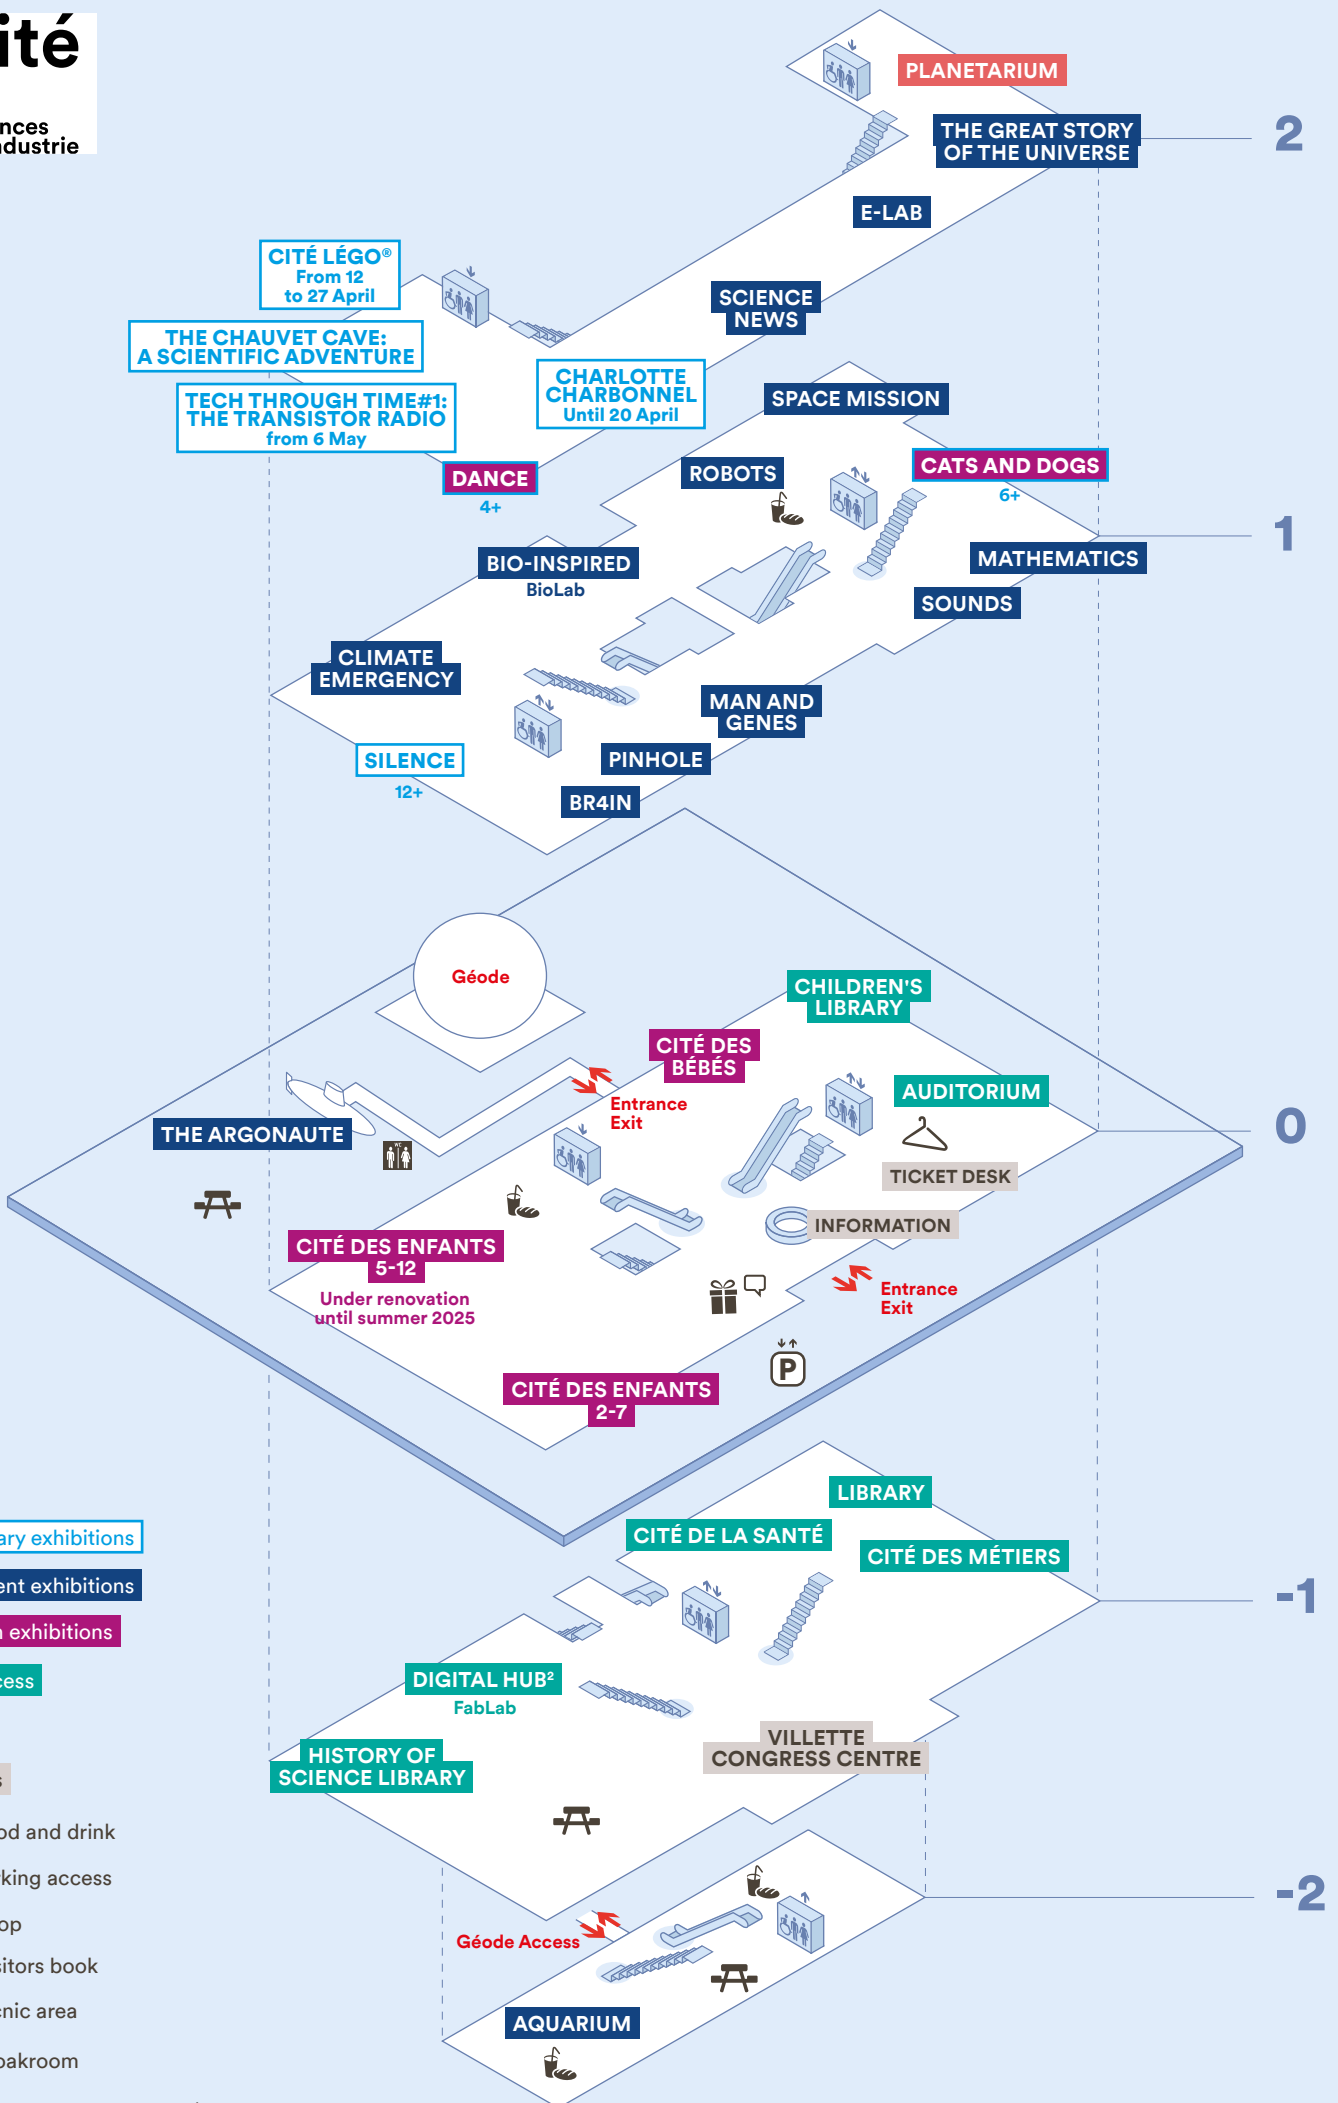

Spring 2025

information

SERVICES Wheelchair loan at the cloakroom.
Walker/pram loan on levels 0, 1 and 2.
Folding seats available in the exhibitions.
Changing tables available.

CONTACT infocontact@universcience.fr

ACCESSIBILITY 

FREE AUDIOGUIDE on your mobile
Guided visits of exhibitions, thematic visits...
Also available on cite-sciences.fr

#CITEDESSCIENCES

SHARE YOUR VISIT ON 

cité
sciences
et industrie

cats and dogs

exhibition
18 February 2025
— 28 June 2026

Temporary exhibitions

Permanent exhibitions

Children exhibitions

Free access

Shows

Services

Food and drink

Parking access

Shop

Visitors book

Picnic area

Cloakroom

Fully accessible toilets (including 3 gender neutral toilets on levels 0 and 1) with changing tables are located on every floor