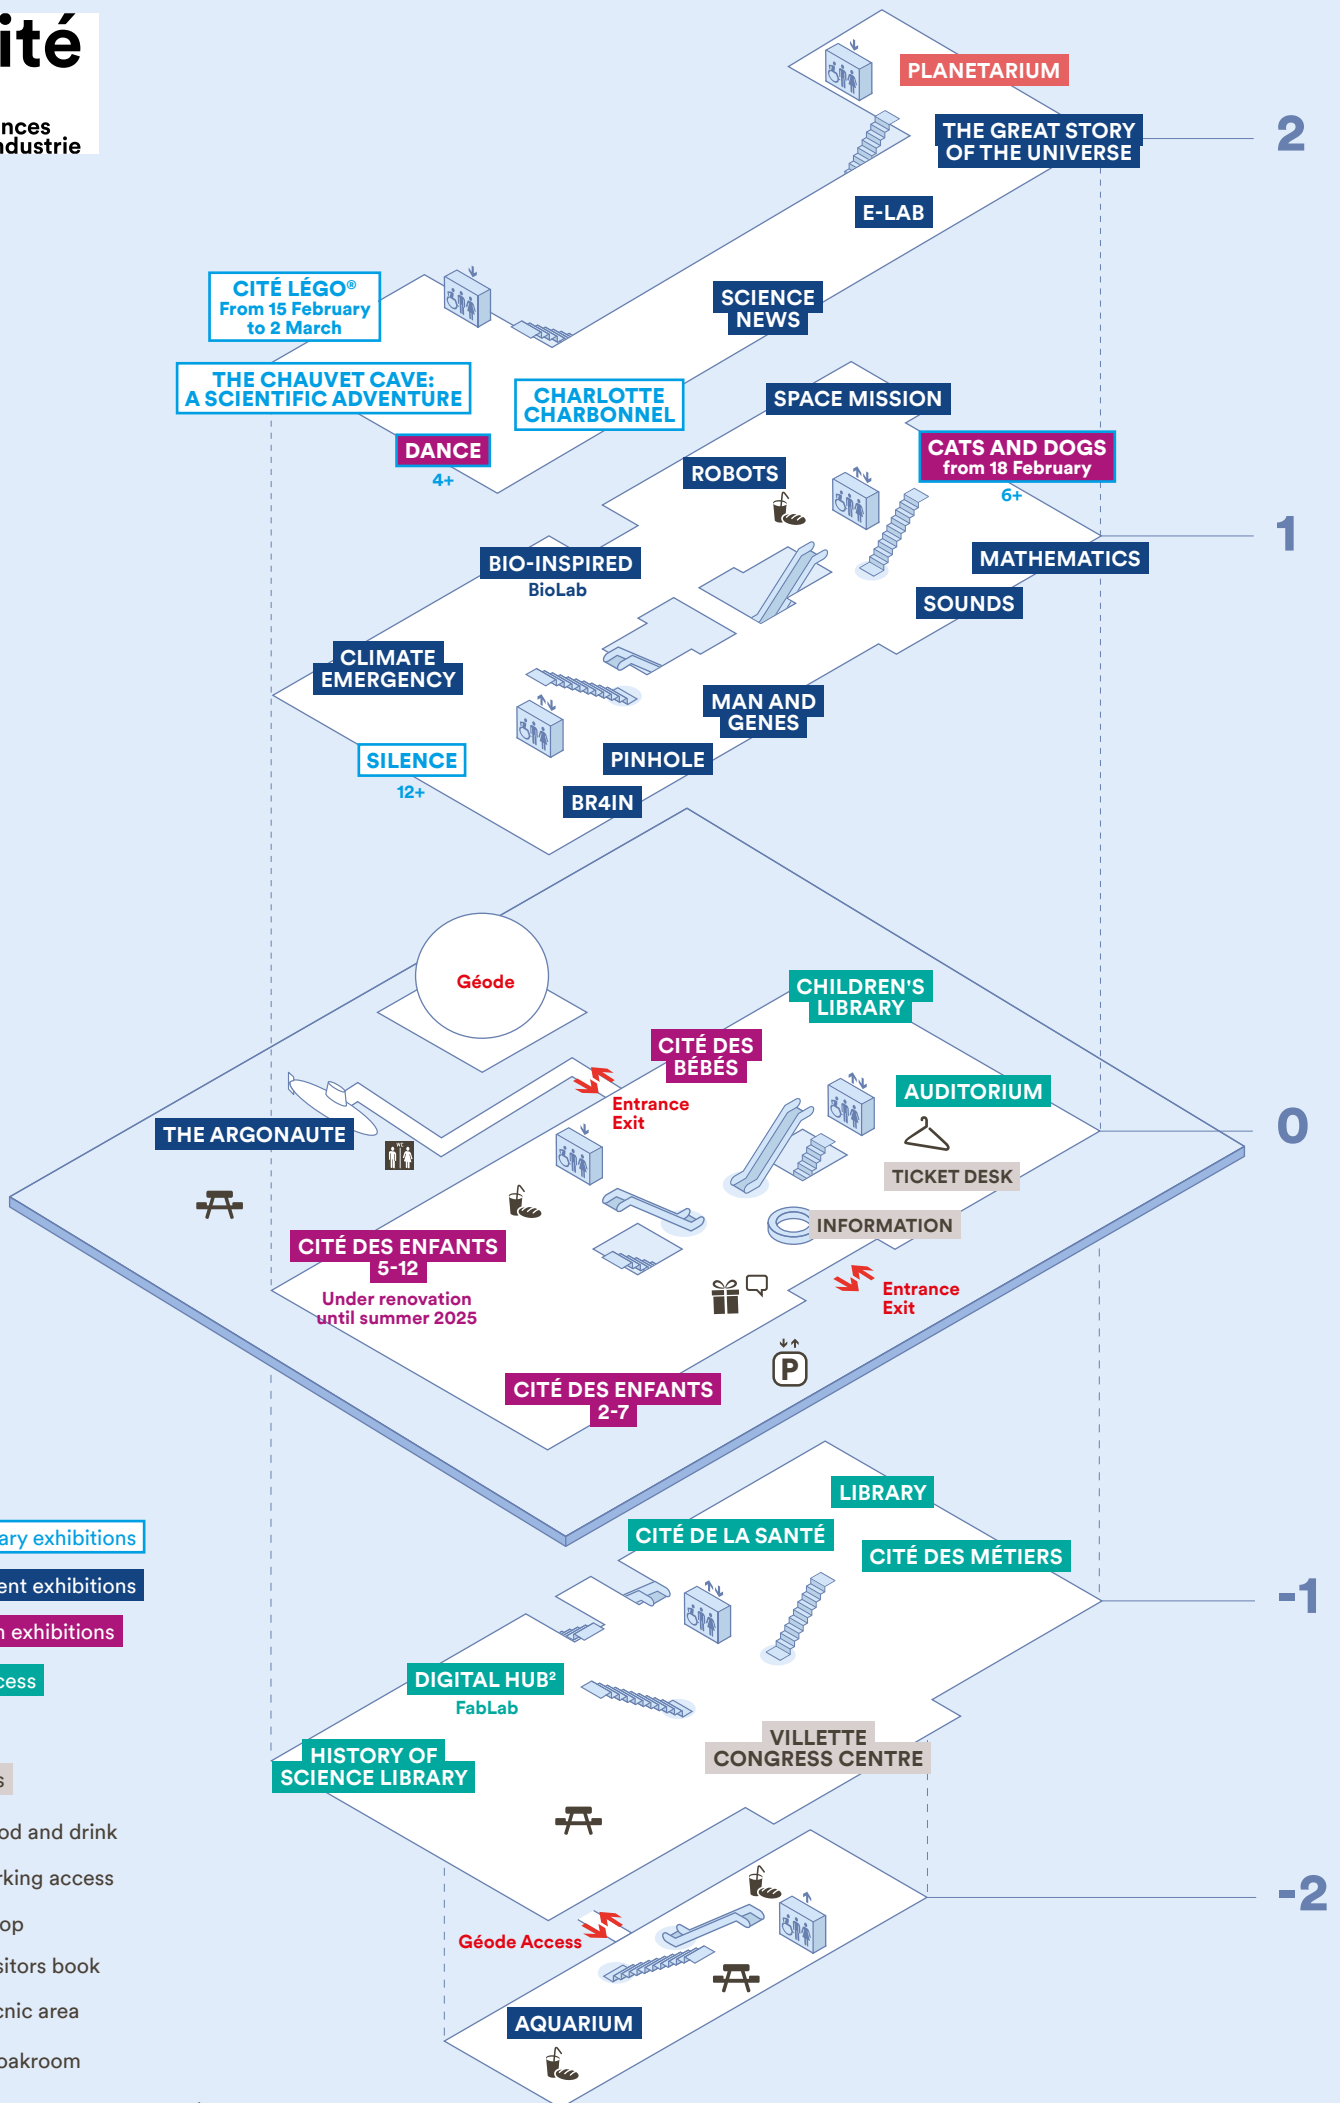

Winter 2025

information

SERVICES Wheelchair loan at the cloakroom.
Walker/pram loan on levels 0, 1 and 2.
Folding seats available in the exhibitions.
Changing tables available.

CONTACT infocontact@universcience.fr

ACCESSIBILITY 

FREE AUDIOGUIDE on your mobile
Guided visits of exhibitions, thematic visits...
Also available on cite-sciences.fr

#CITEDESSCIENCES

SHARE YOUR VISIT ON 

cité
sciences
et industrie

silence

exhibition
10 December 2024
— 31 August 2025

Temporary exhibitions

Permanent exhibitions

Children exhibitions

Free access

Shows

Services

Food and drink

Parking access

Shop

Visitors book

Picnic area

Cloakroom

Fully accessible toilets (including 3 gender neutral toilets on levels 0 and 1) with changing tables are located on every floor