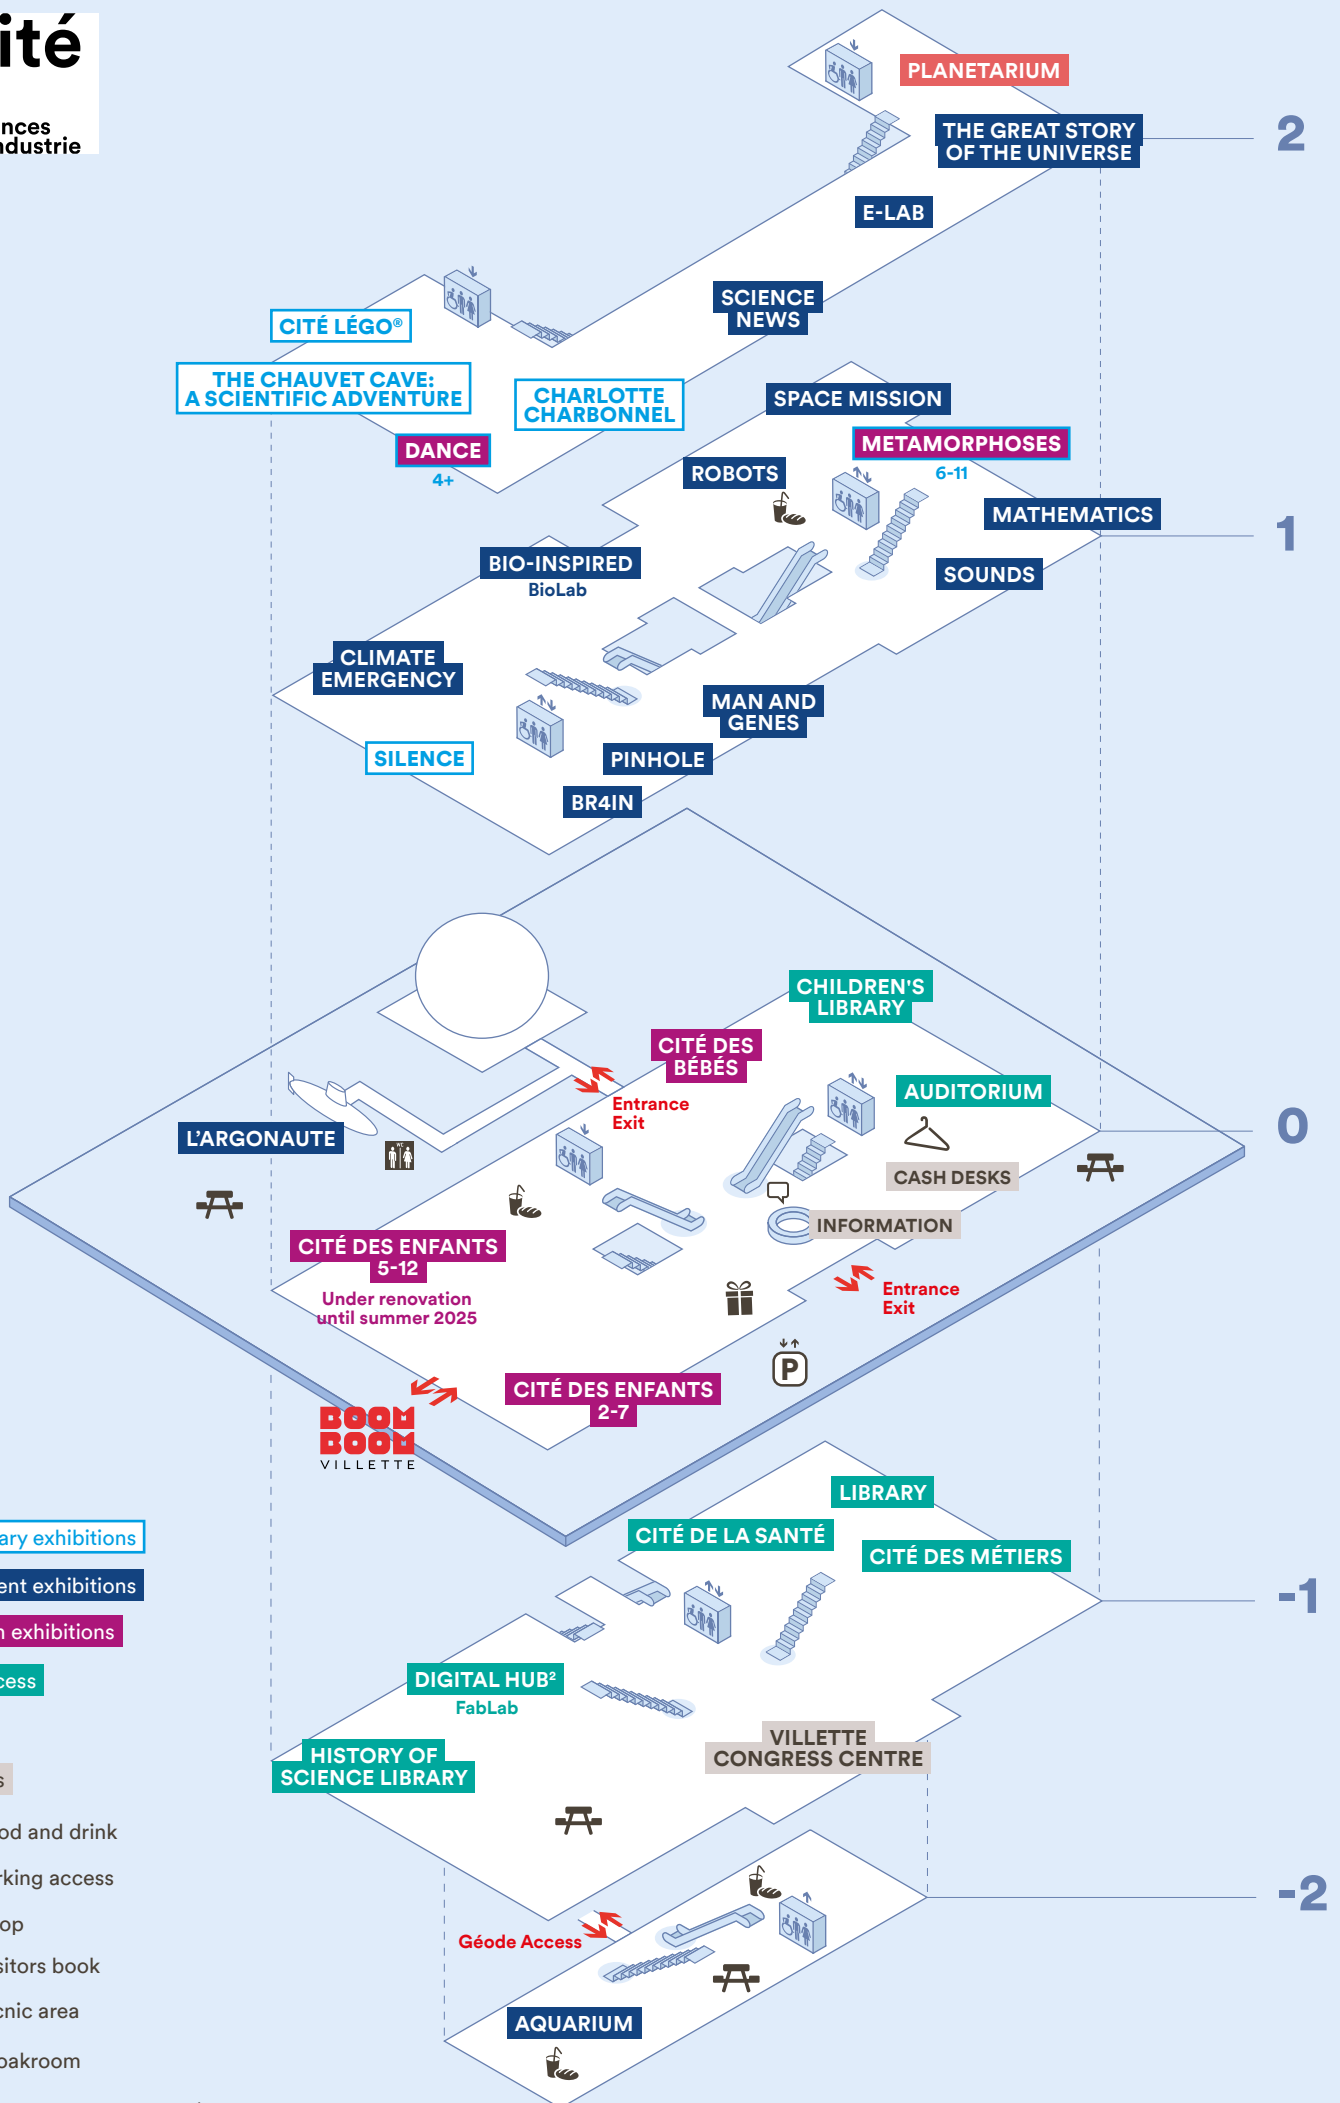

Winter 2024-2025

information

SERVICES Wheelchair loan at the cloakroom.
Walker/pram loan on levels 0, 1 and 2.
Folding seats available in the exhibitions.
Changing tables available.

CONTACT infocontact@universcience.fr

ACCESSIBILITY 

FREE AUDIOGUIDE on your mobile
Guided visits of exhibitions, thematic visits...
Also available on cite-sciences.fr

#CITEDESSCIENCES

SHARE YOUR VISIT ON 

cité
sciences
et industrie

silence

exhibition
10 December 2024
— 31 August 2025

Temporary exhibitions

Permanent exhibitions

Children exhibitions

Free access

Shows

Services

Food and drink

Parking access

Shop

Visitors book

Picnic area

Cloakroom

Fully accessible toilets (including 3 gender neutral toilets on levels 0 and 1) with changing tables are located on every floor